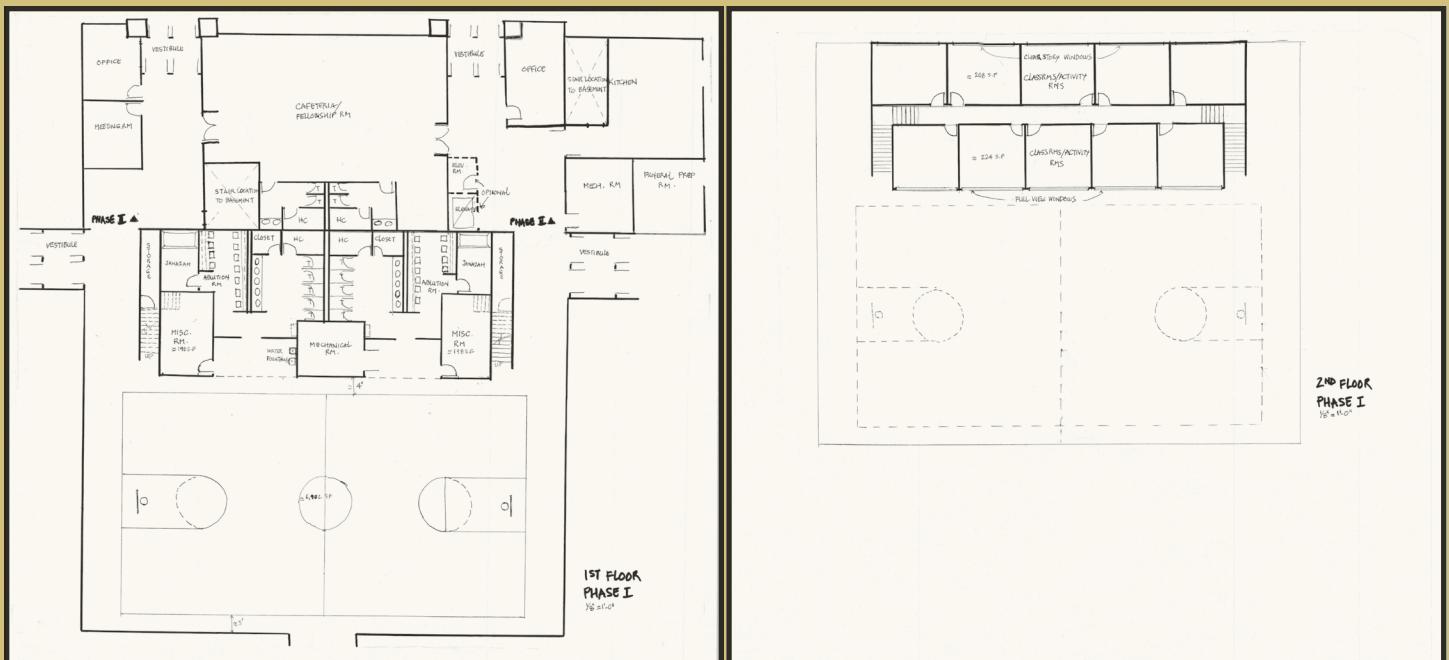

ISCNY Newsletter

September 2020

ISCNY Community Center Update

9-25-2020

Architect's ISCNY Community Center Conceptual Interior Layout & Design

The focus is turning to the building and its' interior design. Now that the site work in preparation for the ISCNY Community Center is 98% complete the focus is on the building and its' interior. Above is an architects sketch of a possible interior layout. The ICC committee gave him the information gathered from our ICC Informational Meetings held at ISCNY of your ideas. These are the first of a series of drawings from architects, that when finalized at a future meeting will be in the center.